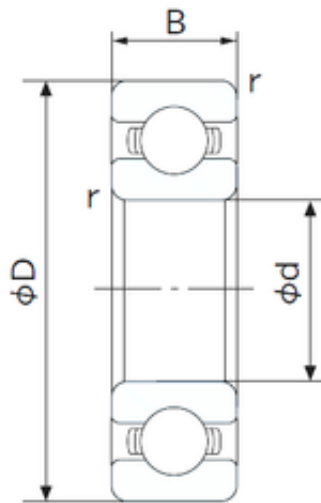

China 608rs Bearing Supplier

Auto Spare Parts NSK SKF Koyo NACHI Ball Bearings Auto / Agricultural Machinery Ball Bearing 6001 6002 6003 6004 6201 6202 6203 6204 Zz 2RS C3

Bearing No. 6001

6001 Bearing 2D drawings and 3D CAD models

Size	12x28x8 mm
Bore Diameter	12 mm
Outer Diameter	28 mm
Width	8 mm
d	12 mm
D	28 mm
B	8 mm
C	8 mm
r min.	0.3 mm
da min.	14 mm
Da max.	26 mm
ra max.	0.3 mm
Weight	0.023 Kg
Basic dynamic load rating (C)	5,1 kN
Basic static load rating (C0)	2,39 kN
(Grease) Lubrication Speed	27000 r/min
Enclosure	Open
Bore Type	Cylindrical Bore
Configuration	Single Row
Bore Size	12 mm
Outside Diameter	28 mm
Width	8 mm
Fillet Radius/Chamfer	0.3 mm

China 608rs Bearing Supplier

Dynamic Load Rating	5,100 N
Static Load Rating	2,390 N
Limiting Speed - Grease	28,000 rpm
Limiting Speed - Oil	32,000 rpm
Factor fo	13.2
Radial Clearance	0.003 to 0.018 mm
da (min)	14 mm
Da (max)	26 mm
ra (max)	0.3 mm