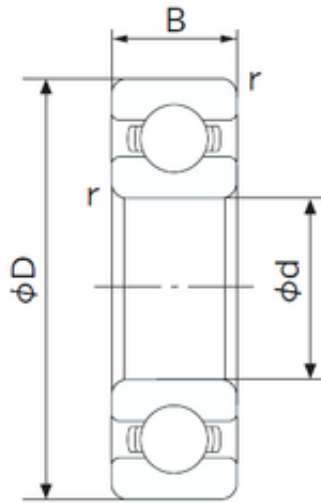

China 608rs Bearing Supplier

6001 Bearing 2D drawings and 3D CAD models

Timken, SKF Bearing, NSK, NTN, Koyo Bearing, Kbc NACHI Bearing, Auto / Agricultural Machinery Ball Bearing 6001 6002 6003 6004 6201 6202 6203 6204 Zz 2RS C3

Bearing No. 6001

Size	12x28x8 mm
Bore Diameter	12 mm
Outer Diameter	28 mm
Width	8 mm
d	12 mm
D	28 mm
B	8 mm
C	8 mm
r min.	0.3 mm
da min.	14 mm
Da max.	26 mm
ra max.	0.3 mm
Weight	0.023 Kg
Basic dynamic load rating (C)	5,1 kN
Basic static load rating (C0)	2,39 kN
(Grease) Lubrication Speed	27000 r/min
Enclosure	Open
Bore Type	Cylindrical Bore
Configuration	Single Row
Bore Size	12 mm
Outside Diameter	28 mm
Width	8 mm
Fillet Radius/Chamfer	0.3 mm